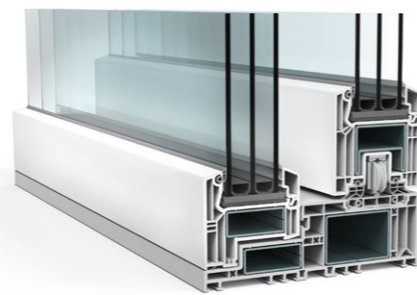

In addition to the basic version of VEKAMOTION 82, the design version VEKAMOTION 82^{MAX} is also available – with an especially narrow fixed sash which further significantly increases the exposed glass surface, in keeping with the architectural trend towards the greatest possible openness. This benefits the energy balance as well: the enlarged glazed area can, for example, enable greater solar gains.

Comparison of the two versions

VEKAMOTION 82

With a sash height of just 86 mm, even the basic version of VEKAMOTION 82 offers a high proportion of glass

VEKAMOTION 82^{MAX}

The design version VEKAMOTION 82^{MAX} significantly further increases the proportion of glass with its especially narrow fixed sash

In detail: VEKAMOTION 82^{MAX}

Perfect look

The fixed sash of VEKAMOTION 82^{MAX} can be almost completely plastered over for a virtually frameless exterior appearance.

Maximum proportion of glass

The visible glazed area is increased by 7 cm in width and an impressive 13 cm in height.

Slender frame

The unique fixed sash of VEKAMOTION 82^{MAX} has an interior visible profile height of just 28 mm.

Barrier-free passageway

Easily realised in both VEKAMOTION 82^{MAX} and the basic version.