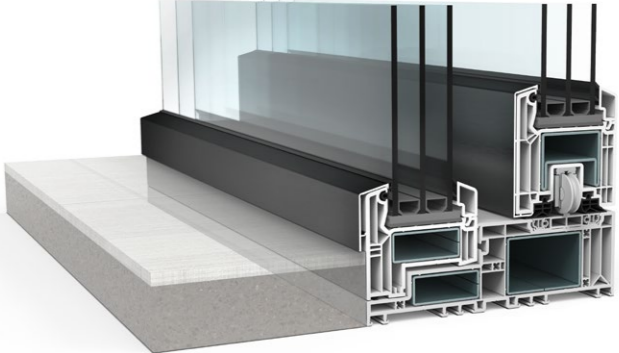

Exterior aluminium panels

Easily combine a premium metal appearance with the nearly limitless RAL colour palette.

Exterior panels made of aluminium open up premium design options