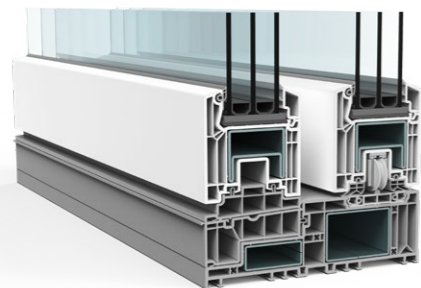

In addition to the basic version of VEKAMOTION 82, the design version VEKAMOTION 82^{MAX} is also available – with an especially narrow fixed sash which further significantly increases the exposed glass surface, in keeping with the architectural trend towards the greatest possible openness. This benefits the energy balance as well: the enlarged glazed area can, for example, enable greater solar gains.

Comparison of the two versions

VEKAMOTION 82

With a sash height of just 86 mm, even the basic version of VEKAMOTION 82 offers a high proportion of glass

VEKAMOTION 82^{MAX}

The design version VEKAMOTION 82^{MAX} significantly further increases the proportion of glass with its especially narrow fixed sash

In detail: VEKAMOTION 82^{MAX}

Perfect look

The fixed sash of VEKAMOTION 82^{MAX} can be almost completely plastered over for a virtually frameless exterior appearance.

Maximum proportion of glass

The visible glazed area is increased by 7 cm in width and an impressive 13 cm in height.