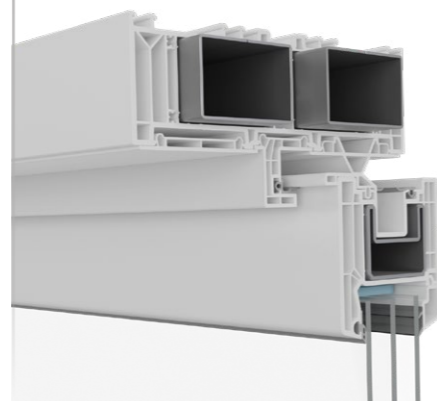

Two large-dimensioned steel reinforcements in the frame guarantee extreme strength

Especially strong outer walls

Class A wall thickness of 3 mm (± 0.2 mm)