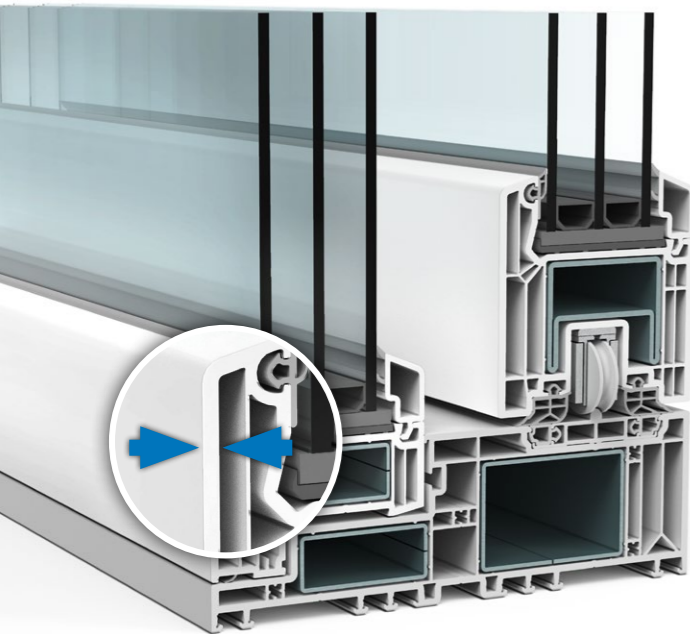

Top performance for demanding house owners

True added value in all details

VEKAMOTION 82 offers you more in all respects. One decisive factor is the outstanding robustness of the elaborate multi-chamber construction. Along with the high profile quality that is typical of VEKA, this is due to the generously dimensioned steel reinforcements that run around the frame. As a result, VEKAMOTION 82 allows the construction of large elements that incorporate modern, heavy thermal insulation glazing. At the same time, you enjoy the certainty that your lift & slide door will function smoothly and securely over the long term.

Quality without compromise

VEKAMOTION 82 exclusively employs profiles of Class A quality in accordance with the DIN EN 12608 standard. Their especially strong outer walls make these high-quality profiles more robust and more dimensionally stable than profiles of lesser quality.

Strong protection against burglary

Your sense of security is important. VEKAMOTION 82 makes it difficult for unbidden visitors to gain access thanks to the large-dimensioned, peripheral steel reinforcements in the frame and in the sash. In combination with the corresponding fittings and glazing, the system reliably affords the level of protection recommended by police, resistance class RC 2.