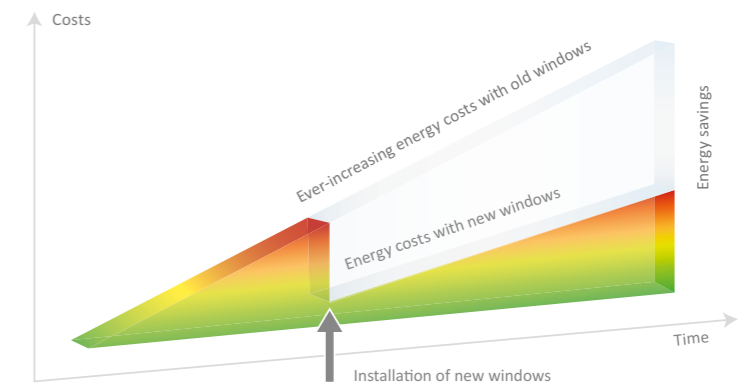

Two large-dimensioned steel reinforcements in the frame guarantee extreme strength

Especially strong outer walls

Class A wall thickness of 3 mm (± 0.2 mm)

Your new favourite place

Even in stormy weather, you will be cosy and comfortable sitting by your lift & slide door, because VEKAMOTION 82 keeps out wind and even driving rain with ease. This is ensured by a multilevel gasket system that has been newly developed from the ground up. Draughts and dampness have no chance against the high-volume gaskets with specially adapted contours.

In light of the long-term rise in energy prices, modern windows and doors are extremely important. Replacing obsolete elements allows you to reduce your heating requirements, thus combatting increasing energy costs.